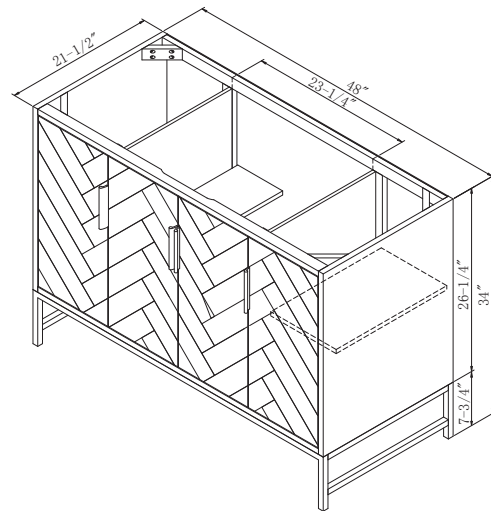

KN4821 Vanity
4 x Door / 3 x Shelf

The Keenan Vanity Collection features clean design lines with interesting patterned door panels and all the functionality you have come to expect from Sagehill Designs. These features include:

- Soft close doors
- Select hardwoods and veneers
- Solid wood drawer construction and dovetail joinery
- Decorative metal base with adjustable levelers
- Ample interior storage
- Pull out interior tray on selected models
- Matching mirror
- Bold matching hardware

Sagehill Designs

by
Sunny Wood Company

Note: Printed finish representations are for general reference only.
Contact your dealer to view actual finish samples.
Copyright 2019: Sagehill Designs. All rights reserved.