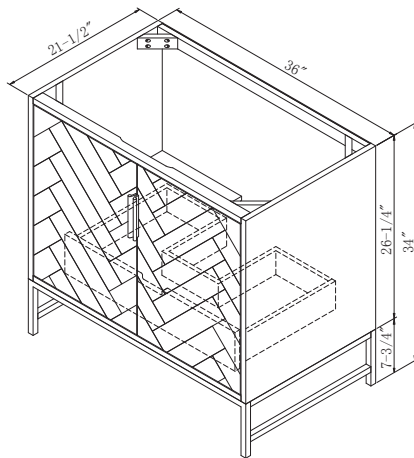

KN3621D Vanity
2 x Door / 1 x Drawer